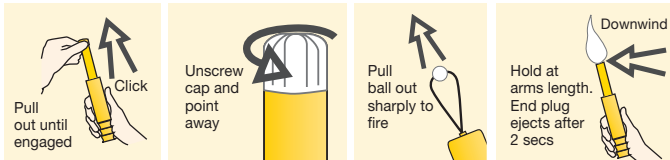

WHITE HANDFLARE

Item No. 9527520

CE 0589

The White Handflare is for use as a collision warning signal or for illumination of small areas. Designed to withstand exceptional environmental exposure and to perform reliably even after immersion in water. Featuring a unique telescopic handle with improved grip, making it very compact for stowage. Easily extended for safe handling and operation by pull wire ignitor. Produces hot white flame for 60 seconds at 2,500 candela.

Application

For use by day or night as a short-range collision warning signal, to pinpoint position and to illuminate small areas at night. These may be carried on the ship's bridge and are recommended for yachts making night passages. Four white handflares are included in our RORC kits. Also available is the similar Red Handflare (Item No. 9528500), which is used to signal distress.

Operation

1. Pull out white end until telescopic tube is fully extended and engaged.
2. Unscrew white end cap and point away.
3. Pull ball out sharply to fire.
4. Hold at arms length. Point Downwind. End plug ejects after 2 seconds delay.