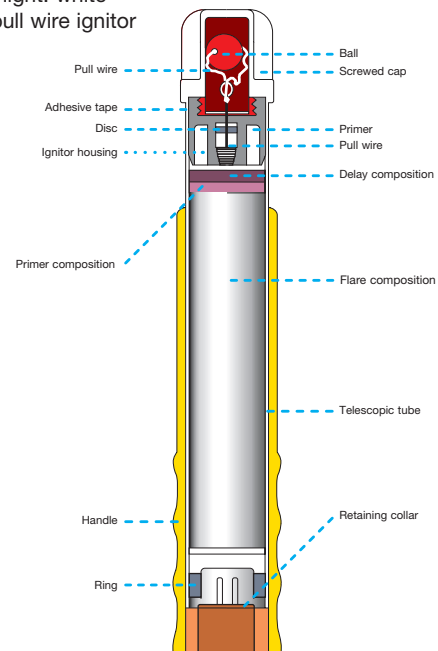

WHITE HANDFLARE

Item No. 9527520

CE 0589

The White Handflare is for use as a collision warning signal or for illumination of small areas. Designed to withstand exceptional environmental exposure and to perform reliably even after immersion in water. Featuring a unique telescopic handle with improved grip, making it very compact for stowage. Easily extended for safe handling and operation by pull wire ignitor. Produces hot white flame for 60 seconds at 2,500 candela.

Application

For use by day or night as a short-range collision warning signal, to pinpoint position and to illuminate small areas at night. These may be carried on the ship's bridge and are recommended for yachts making night passages. Four white handflares are included in our RORC kits. Also available is the similar Red Handflare (Item No. 9528500), which is used to signal distress.

Operation

1. Pull out white end until telescopic tube is fully extended and engaged.
2. Unscrew white end cap and point away.
3. Pull ball out sharply to fire.
4. Hold at arms length. Point Downwind. End plug ejects after 2 seconds delay.

Approvals

BAM-P1-0593, 0589-P1-0616

Specifications

- Length: 175mm (6.9ins)
- Length with handle pulled out: 280mm (11ins)
- Diameter: 28mm (1.1ins)
- Gross Weight Max: 170g (6.0oz)
- NEC Max: 60.0g (2.33oz)
- Light intensity: 2,500 candela
- Burning time: 60 seconds
- Colour of light: white
- Ignition: pull wire ignitor